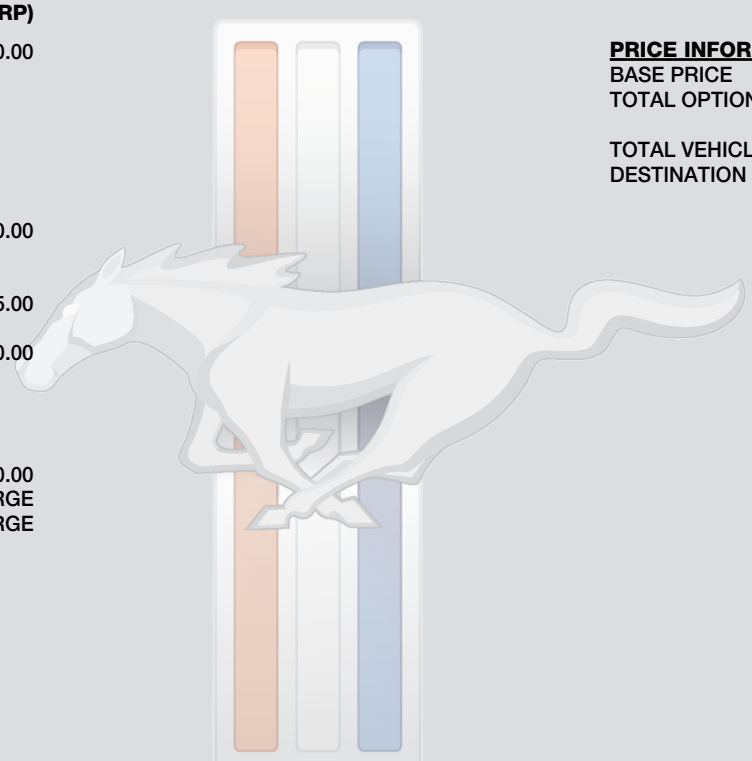

- 20.00

1,595.00

6,700.00

170.00

NO CHARGE

NO CHARGE

PRICE INFORMATION

BASE PRICE	(MSRP)	\$43,365.00
TOTAL OPTIONS/OTHER		11,145.00
TOTAL VEHICLE & OPTIONS/OTHER		54,510.00
DESTINATION & DELIVERY		1,395.00

EPA DOT Fuel Economy and Environment

Gasoline Vehicle

Fuel Economy

19 MPG
combined city/hwy
5.3 gallons per 100 miles

15 city
24 highway

Subcompact Cars range from 15 to 110 MPG. The best vehicle rates 132 MPGe.

You spend
\$3,750

more in fuel costs
over 5 years
compared to the
average new vehicle.

Annual fuel cost
\$2,350

Fuel Economy & Greenhouse Gas Rating (tailpipe only) Smog Rating (tailpipe only)

This vehicle emits 480 grams CO₂ per mile. The best emits 0 grams per mile (tailpipe only). Producing and distributing fuel also create emissions; learn more at fueleconomy.gov.